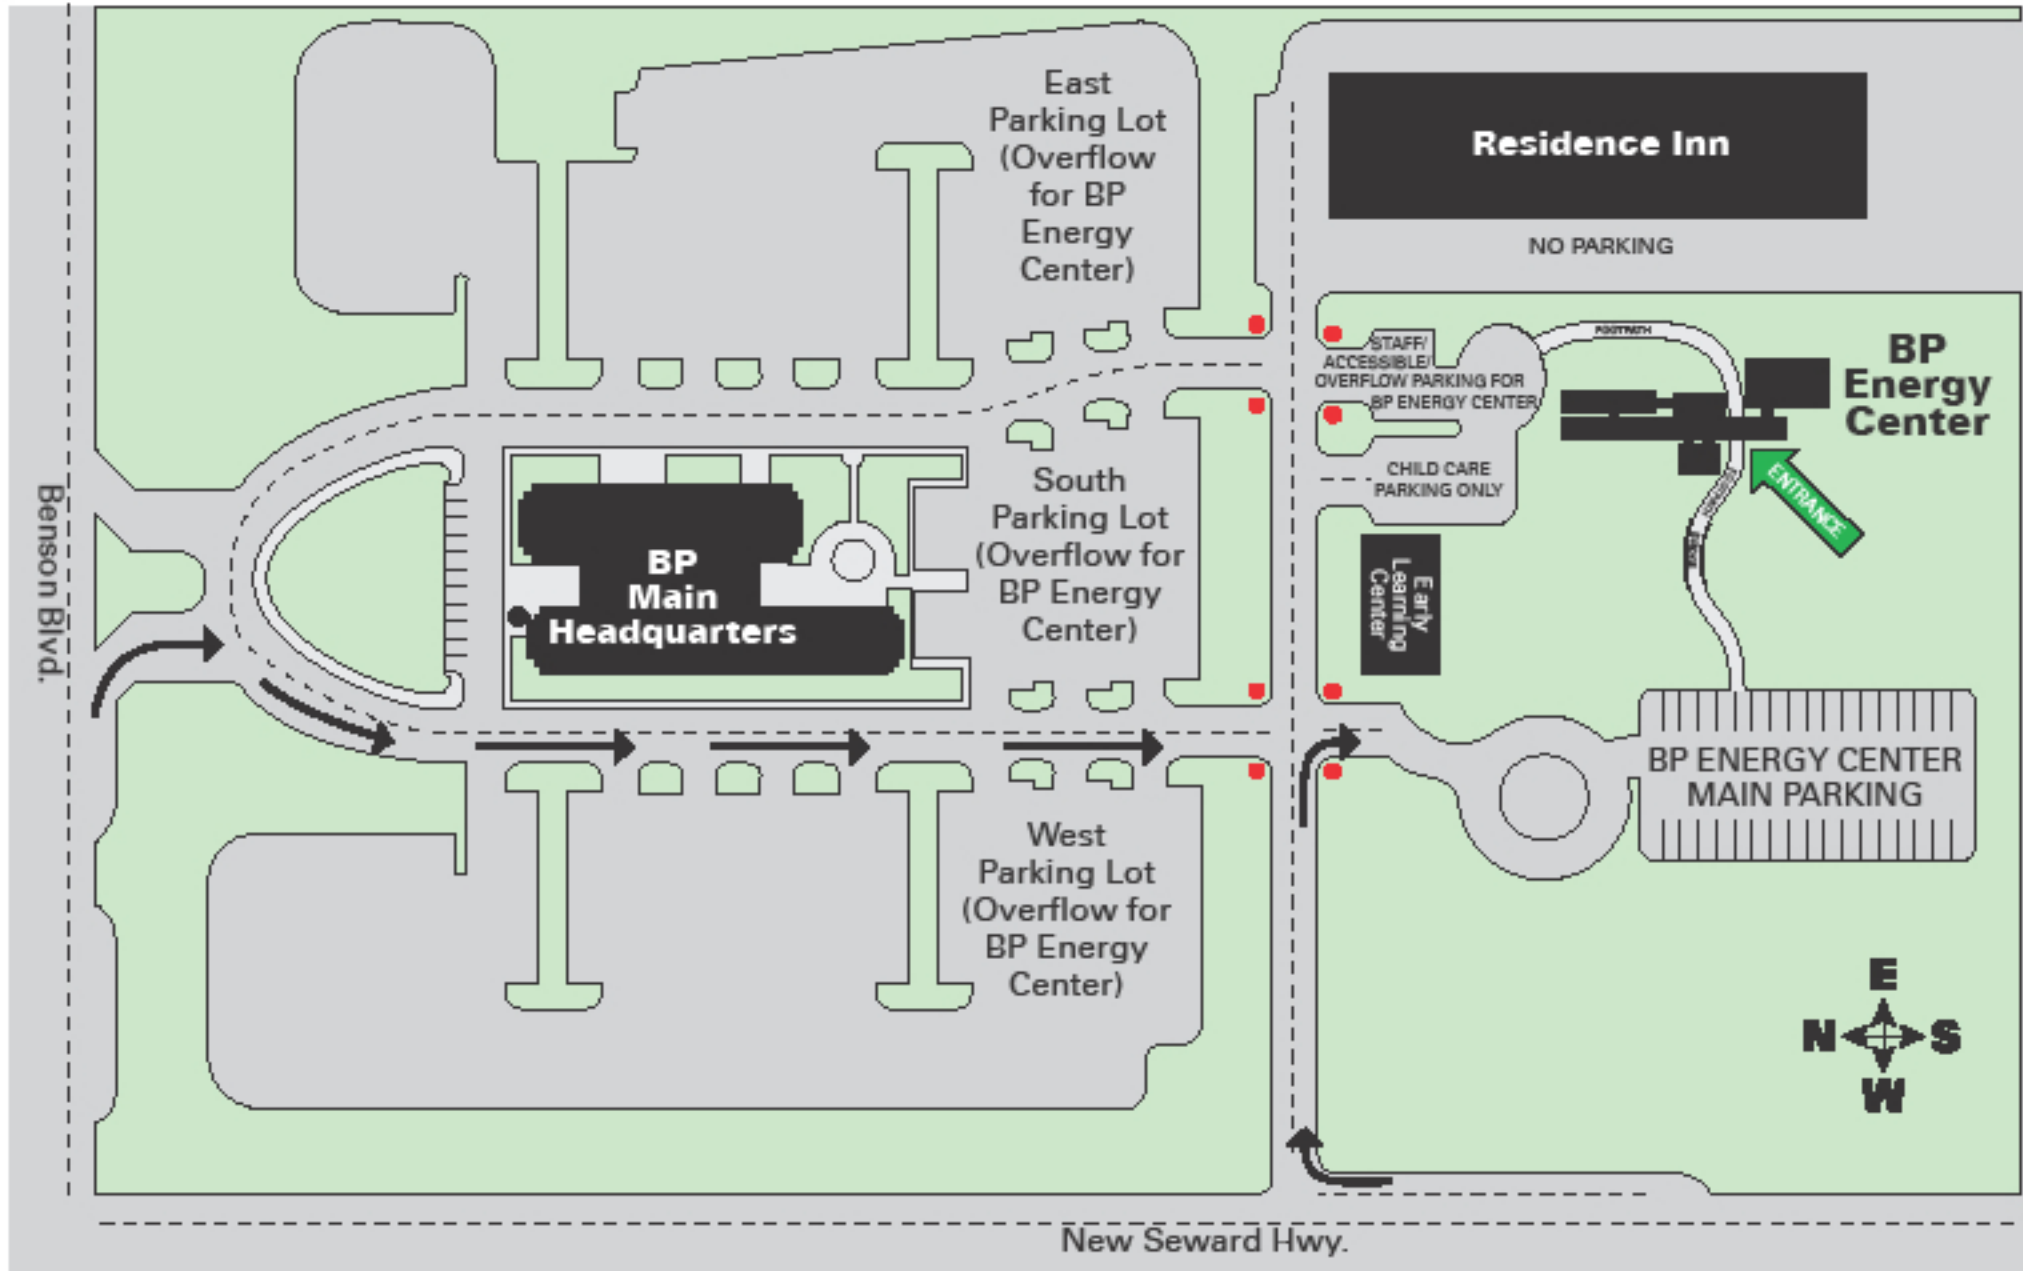

**Map to BP Energy Center
900 E. Benson Blvd., Anchorage, AK**

Directions: If northbound on New Seward Hwy., turn right into BP's southwest entrance. Turn right at the first stop sign into the BP Energy Center parking lot. Follow footpath through woods to building entrance.

If eastbound on Benson Blvd., turn right into BP's main entrance. Turn right and follow access road to 4-way stop. Continue through intersection into the BP Energy Center parking lot.